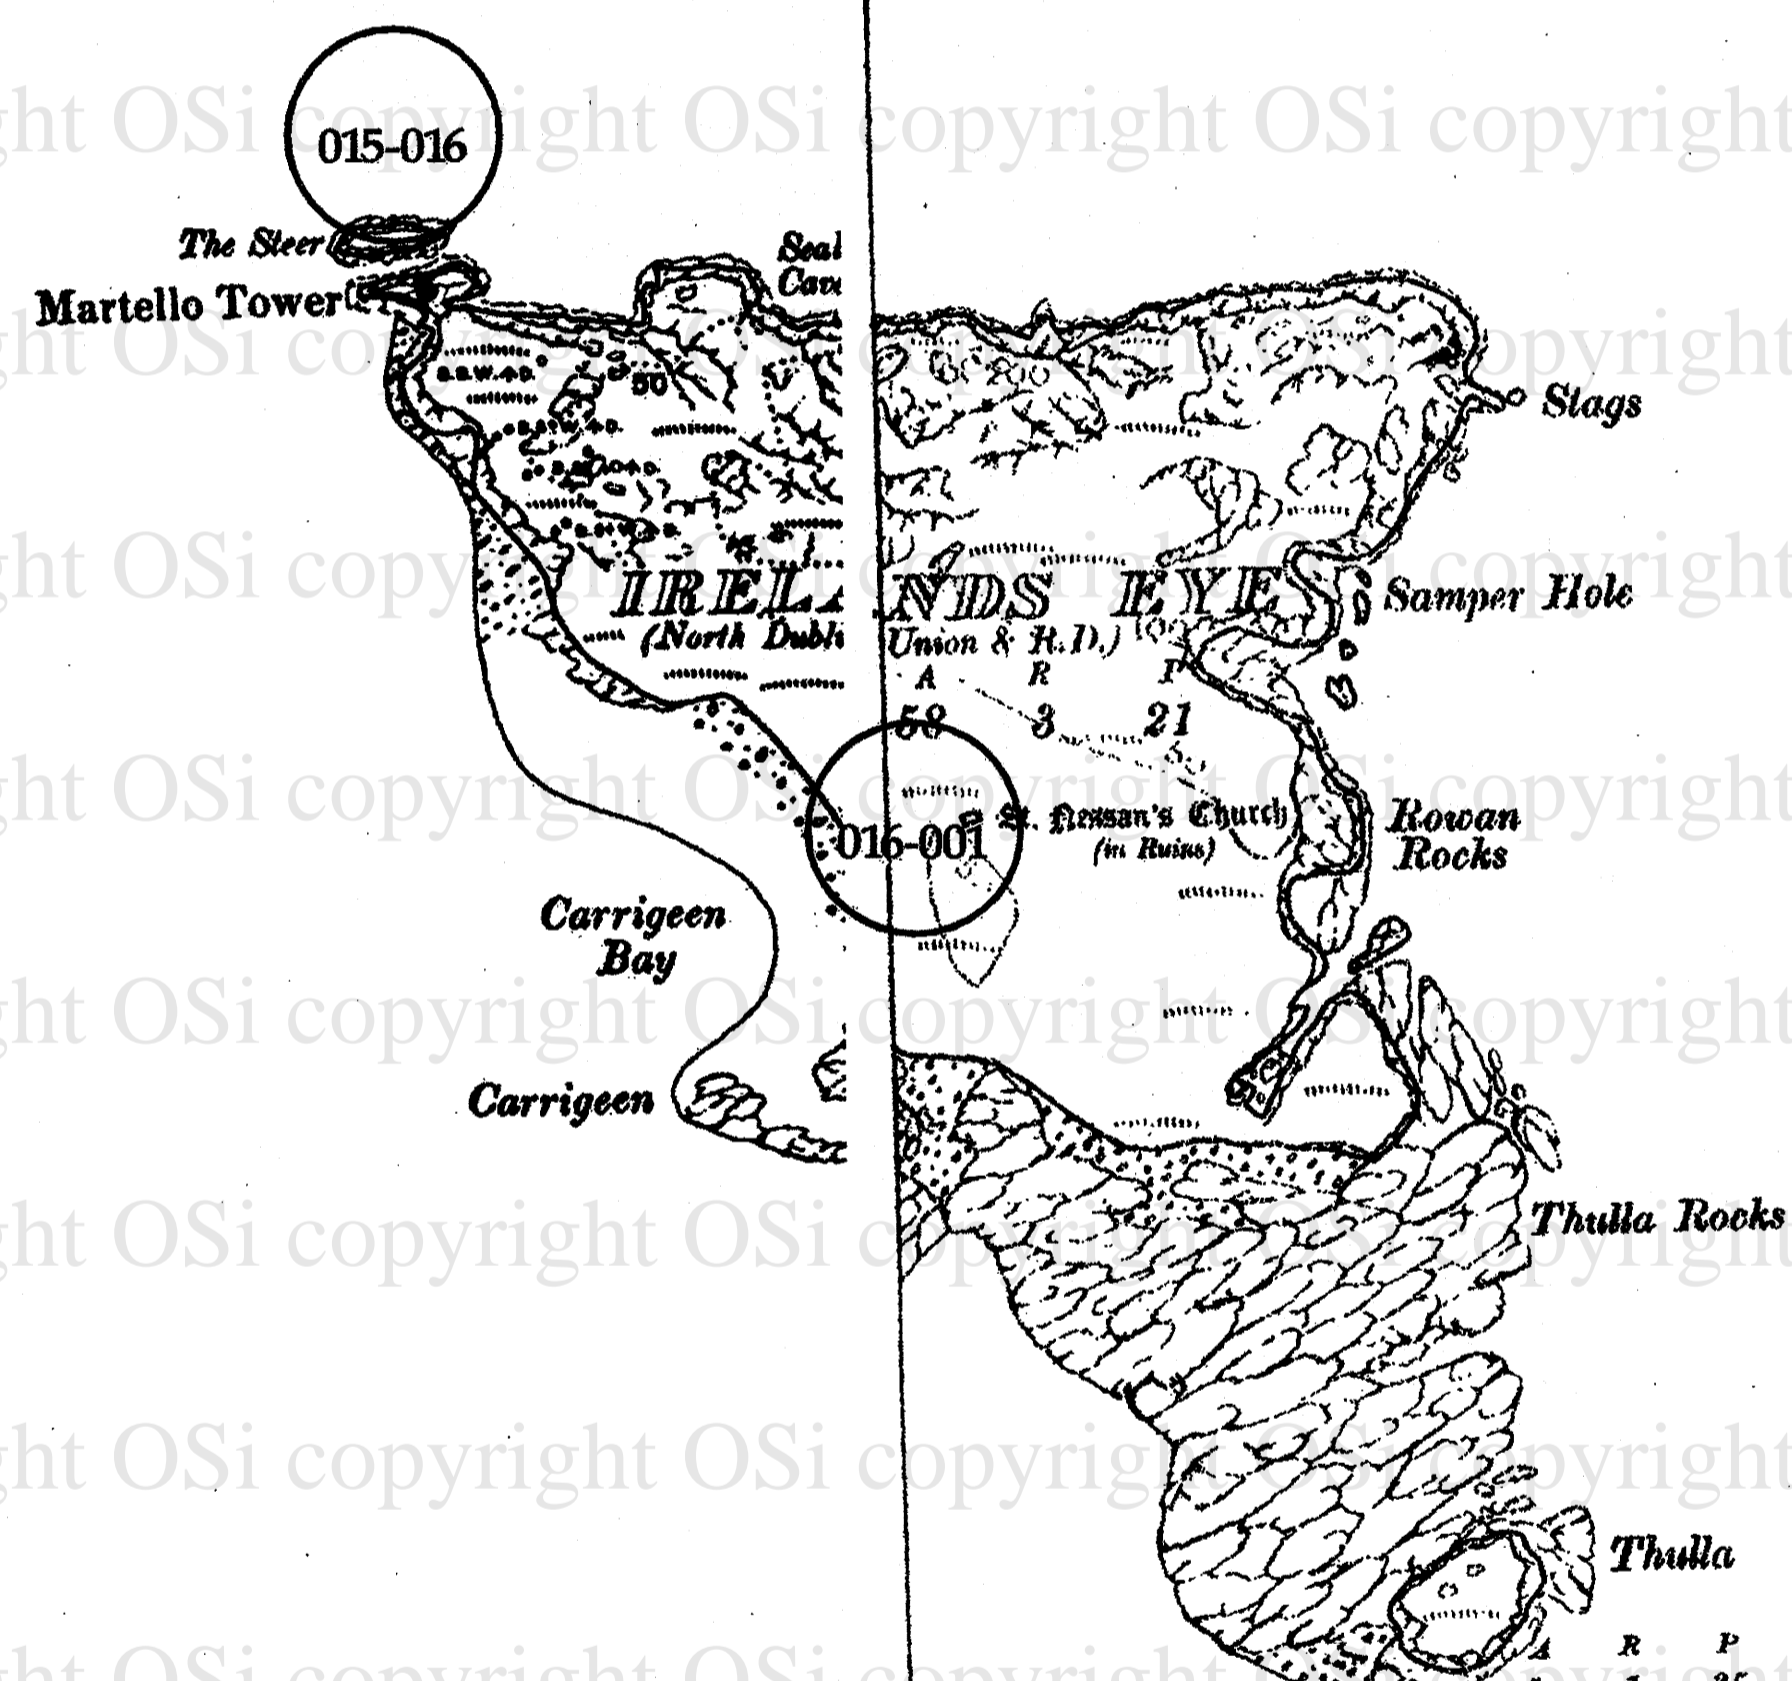

ÁTH CLIATH
DUBLIN

Duilleog / Sheet
3066A

Lighthouse
(Flashed Red & White)
Storm Signal
Post

QUARRY
A 38 0 18
(incl. 0 2 2 water)

Strand
Ledge

Dúchas The Heritage Service

SUIRBHÉIREACHT
SEANDÁLAÍOCHTA
NA hÉIREANN